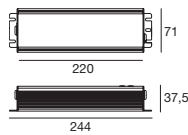

range	output	input	eff.	PF	surge
1-240 W stripLED	10A 24V	100~240V AC	92%	0.95	2 kV
1-240 W topLED					
					99786

Suitable for powering LED strips, 5 mm LEDs and constant voltage LED top. Protection self-resetting against the open circuit and the short-circuit along the output line.

Mean | DALI Driver