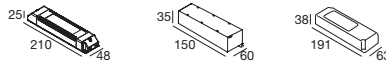

Electronics

99374	99332	99722
ON/OFF	0/1-10V	DALI
1 art.	1 - 3 art.	1 - 2 art.

PAGE 8 DALI
PAGE 31 on/off
Installation accessories

Indirect emission