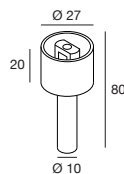

Spacer kit for Tour_C

White	65386
Black	65387
Nickel	65389
Gold	63724
Bronze	65390
Rosegold	65391

The Tour_C version
comes with 23 mm-long
spacers included.