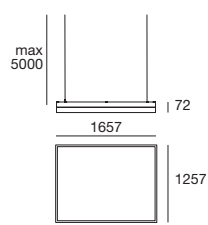

Tour_QD | Pendant Luminaires | 24 V | topLED 210 W

White	64365	3000 K	21643 lm	W	General	00
Black	64375	4000 K	22680 lm	N		

Electronics

99786 ON/OFF 1 art.	99787 DALI 1 art.

PAGE 8 DALI
PAGE 31 on/off
Installation accessories