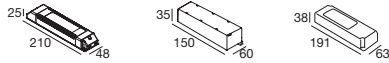

Electronics

99374 ON/OFF 1 art.	99332 0/1-10V 1 - 2 art.	99722 DALI 1 - 2 art.

PAGE 8 DALI
PAGE 31 on/off
Installation accessories

Internal side emission