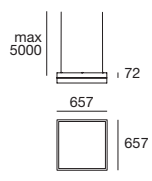

Electronics

<b>99374</b>	<b>99332</b>	<b>99722</b>
ON/OFF 1 art.	0/1-10V 1 - 3 art.	DALI 1 - 2 art.

**PAGE 8 DALI**  
**PAGE 31 on/off**  
Installation accessories

Direct emission

Tour\_QD | Pendant Luminaires | 24 V | topLED 90 W