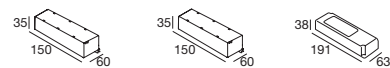

Electronics

99331	99332	99722
ON/OFF	0/1-10V	DALI
1 art.	1 art.	1 art.

PAGE 8 DALI
PAGE 31 on/off
Installation accessories

Direct emission