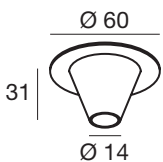

3 fixing kit Tour_R

For version ø 2450 requires 2x fixing kit with 3 cones each

type

White 64575

Black 64670

Nickel 64671

Gold 63700

Bronze 64673

Rosegold 65141