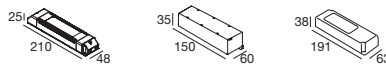

Electronics

99374	99332	99722
ON/OFF	0/1-10V	DALI
1 art.	1 - 2 art.	1 art.

PAGE 8 DALI
PAGE 31 on/off
Installation accessories

Indirect emission