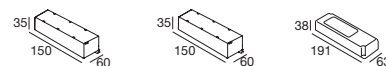

Electronics

99331	99332	99722
ON/OFF	0/1-10V	DALI
1 art.	1 art.	1 art.

PAGE 8 DALI
PAGE 31 on/off
Installation accessories

Indirect emission