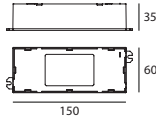

Reson_150 | On/Off Driver

range	output	input	eff.	PF	surge	
1-150 W stripLED	6.25A 24V	190~250V AC	95%	0.98	5 kV	99331
1-150 W topLED						

Suitable for powering LED strips, 5 mm LEDs and constant voltage LED top. Protection self-resetting against open circuits and short-circuits along the output line. High efficiency, long operating life and high PF.

Reson_150 | 0/1-10V Driver