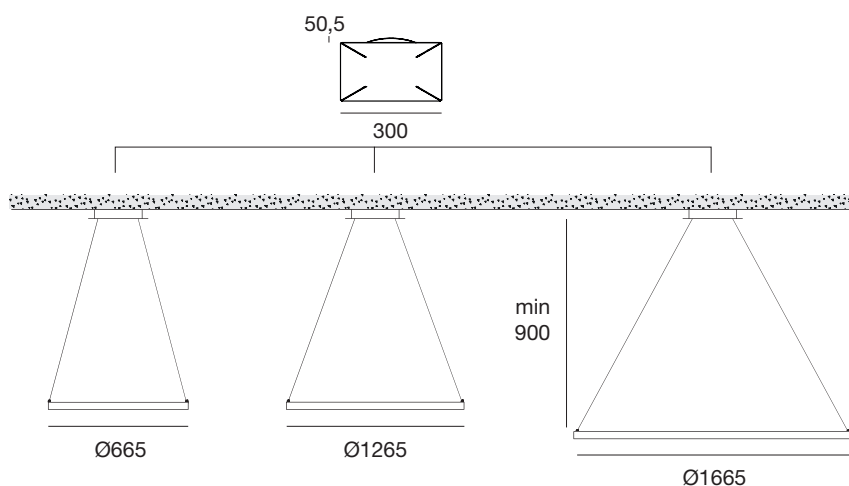

4-coupling point ceiling rose for one-side emission Tour Q

Available for one-side emission Tour Q

type	ON/OFF Max 75 W	DALI 0/1-10 V Max 75 W
White	64368	64388
Black	64369	64389

type	ON/OFF Max 150 W	DALI 0/1-10 V Max 150 W
White	64378	64398
Black	64379	64399