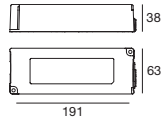

Mean | DALI Driver

range	output	input	eff.	PF	surge
1-120 W stripLED	5A 24V	190~250V AC	90%	0.9C	2 kV
					99722

Settings via the DALI interface. Protection self-resetting against overheating, overloading, open circuits and short-circuits along the output line.

Mean | On/Off Driver