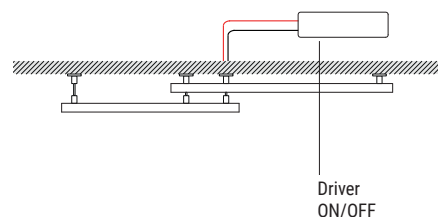

Final result

Ordering example:

n.1 art. 65368W00 + n.1 art. 65386 (spacer kit) + n.1 art. 99374 (driver ON/OFF)
n.1 art. 65356W00

Recess Tour configuration

Providing an ON/OFF configuration with Tour_R.