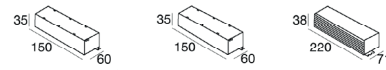

Electronics

99331	99332	99787
ON/OFF	0/1-10V	DALI
1 art.	1 art.	1 art.

PAGE 8 DALI
PAGE 31 on/off
Installation accessories

Biemission