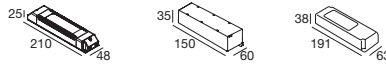

Electronics

99374	99332	99722
ON/OFF	0/1-10V	DALI
1 art.	1 - 2 art.	1 art.

PAGE 8 DALI
PAGE 31 on/off
Installation accessories

Biemission