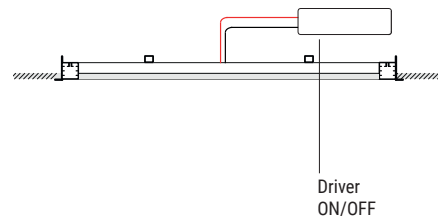

Ordering example:

n.1 art. 65420W00 + n.1 art. 99374 (driver ON/OFF)