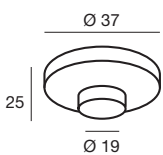

4 fixing kit Tour_Q

For version ø 2450 requires 2x fixing kit with 3 cones each

type

White 64270

Black 64240