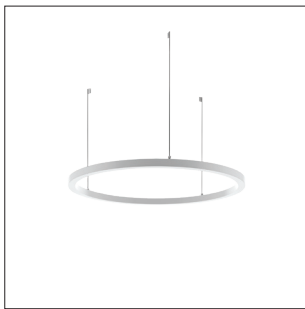

Tour_PD | Pendant Luminares | 24 V | topLED 45 W

White	64571	3000 K	5847 lm	W	General	00
Black	65116	4000 K	6139 lm	N		
Nickel	65117					
Gold	63727					
Bronze	65119					
Rosegold	65129					

Electronics

99374	99332	99722
ON/OFF	0/1-10V	DALI
1 art.	1 - 3 art.	1 - 2 art.

PAGE 8 DALI
PAGE 31 on/off
Installation accessories

Direct emission