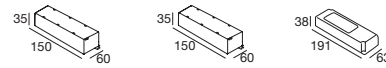

Electronics

99331	99332	99722
ON/OFF	0/1-10V	DALI
1 art.	1 art.	1 art.

PAGE 8 DALI
PAGE 31 on/off
Installation accessories

Biemission