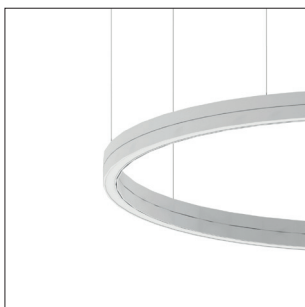

Electronics

<b>99331</b>	<b>99332</b>	<b>99787</b>
ON/OFF	0/1-10V	DALI
1 art.	1 art.	1 art.

**PAGE 8 DALI**  
**PAGE 31 on/off**  
Installation accessories

Biemission

Tour\_D | Pendant Luminaires | 24 V | topLED 224 W