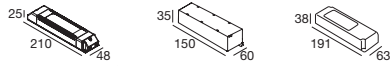

Electronics

99374	99332	99722
ON/OFF	0/1-10V	DALI
1 - 2 art.	1 - 4 art.	1 - 3 art.

PAGE 8 DALI
PAGE 31 on/off
Installation accessories

Direct emission