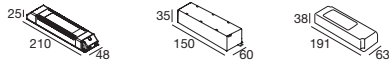

Electronics

99374 ON/OFF 1 - 2 art.	99332 0/1-10V 1 - 5 art.	99722 DALI 1 - 4 art.

PAGE 8 DALI
PAGE 31 on/off
Installation accessories

Internal side emission