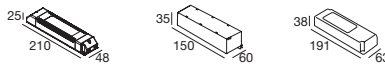

Electronics

99374	99332	99722
ON/OFF 1 art.	0/1-10V 1 - 3 art.	DALI 1 - 2 art.

PAGE 8 DALI
PAGE 31 on/off
Installation accessories

Direct emission