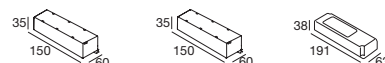

Electronics

99331	99332	99722
ON/OFF 1 art.	0/1-10V 1 art.	DALI 1 art.

PAGE 8 DALI
PAGE 31 on/off
Installation accessories

Direct emission