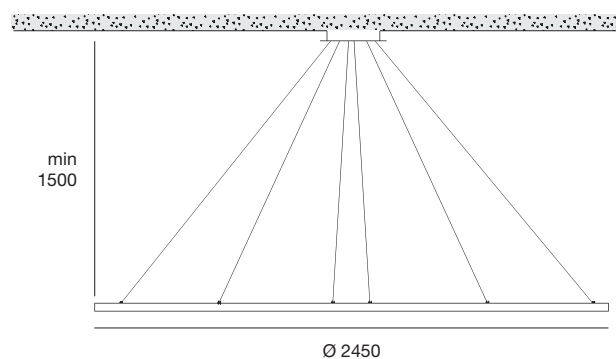

Final result

Ordering example:

n.1 art. 64570W00
(Tour_PD1)

+

n.1 art. 64578
(ON/OFF)

Coupling ceiling rose for dual-side emission Tour R

Available for D1-D2-D3

type	ON/OFF Max 75+75 W	DALI Max 75+75 W
White	65324	65325
Black	65326	65327
Nickel	65328	65329
Gold	63701	63702
Bronze	65332	65333
Rosegold	65334	65335

Available for D4

type	ON/OFF Max 150+150 W	DALI Max 150+150 W
White	65336	65337
Black	65338	65339
Nickel	65340	65341
Gold	63703	63704
Bronze	65344	65345
Rosegold	65346	65347

Coupling ceiling rose for dual-side emission Tour Q

Available for dual-side emission Tour Q

type	ON/OFF Max 75 W + 75 W	DALI 0/1-10 V Max 75 W + 75 W
White	64358	64348
Black	64359	64349

Available for dual-side emission Tour Q

type	ON/OFF Max 150 W + 150 W	DALI 0/ -10 V Max 150 W + 150 W
White	64338	64328
Black	64339	64329