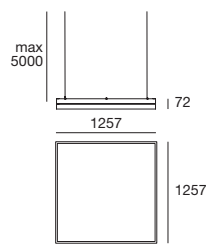

Tour_QD | Pendant Luminaires | 24 V | topLED 180 W

White	64364	3000 K	18437 lm	W	General	00
Black	64374	4000 K	19320 lm	N		

Electronics

99786 ON/OFF 1 art.	99787 DALI 1 art.

PAGE 8 DALI
PAGE 31 on/off
Installation accessories