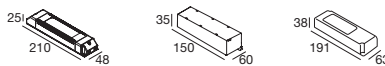

Electronics

99374	99332	99722
ON/OFF	0/1-10V	DALI
1 - 2 art.	1 - 4 art.	1 - 3 art.

PAGE 8 DALI
PAGE 31 on/off
Installation accessories

Direct emission