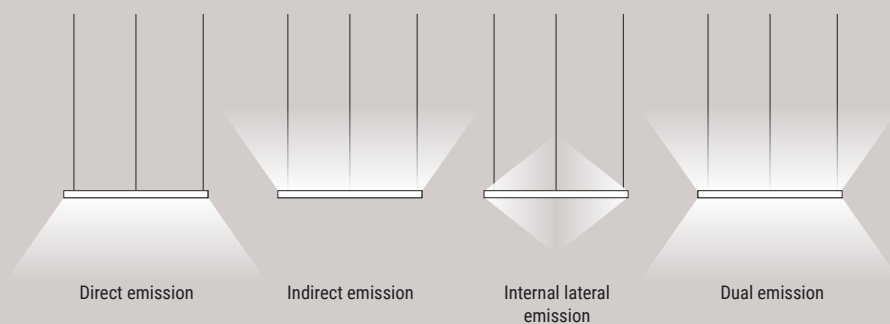

### Application versatility

Tour's development process created the product as an application solution capable of adapting to any architectural need. In the suspension version, the support cables are the same that power-supply the product and they come 5 metres long on the four dimensions. Lastly, thanks to the ceiling-mounted version and recess, Tour becomes a dynamic element provided with a clean design without interfering with the style it is made of.

### Emissions range

Tour comes with four different emissions: direct, indirect, internal lateral and dual-side emission. Four lighting effects that can be combined with each other in countless combinations to transform the environments with a minimal and contemporary light sign.