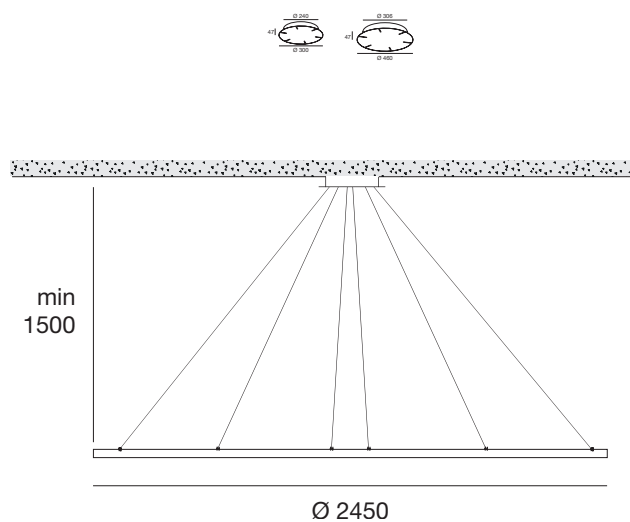

6-point coupling ceiling rose for 2450 mm-long one-side emission Tour R

One side emission
Available for PD4 - PU4

type	ON/OFF Max 150 W	DALI Max 150 W
White	64580	64588
Black	65152	65153
Nickel	65154	65155
Gold	63708	63709
Bronze	65158	65159
Rose gold	65160	65161