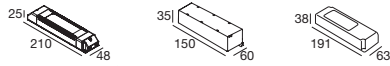

Electronics

99374	99332	99722
ON/OFF	0/1-10V	DALI
1 art.	1 - 3 art.	1 - 2 art.

PAGE 8 DALI
PAGE 31 on/off
Installation accessories

Direct emission