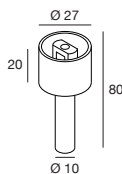

Spacer kit for Tour_C

White	65386
Black	65387
Nickel	65389
Gold	63724
Bronze	65390
Rosegold	65391

The Tour_C version comes with 23 mm-long spacers included.