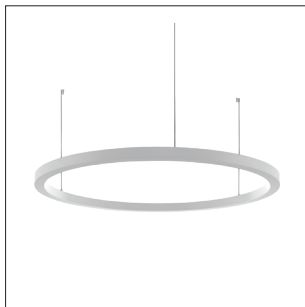

Tour_PU | Pendant Luminares | 24 V | topLED 70 W

White	64585	3000 K	9355 lm	W	General	00
Black	64690	4000 K	9823 lm	N		
Nickel	64691					
Gold	63733					
Bronze	64693					
Rosegold	65137					

Electronics

99374	99332	99722
ON/OFF	0/1-10V	DALI
1 art.	1 - 2 art.	1 art.

PAGE 8 DALI
PAGE 31 on/off
Installation accessories

Indirect emission