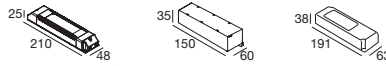

Electronics

99374	99332	99722
ON/OFF	0/1-10V	DALI
1 - 2 art.	1 - 4 art.	1 - 3 art.

PAGE 8 DALI
PAGE 31 on/off
Installation accessories

Indirect emission