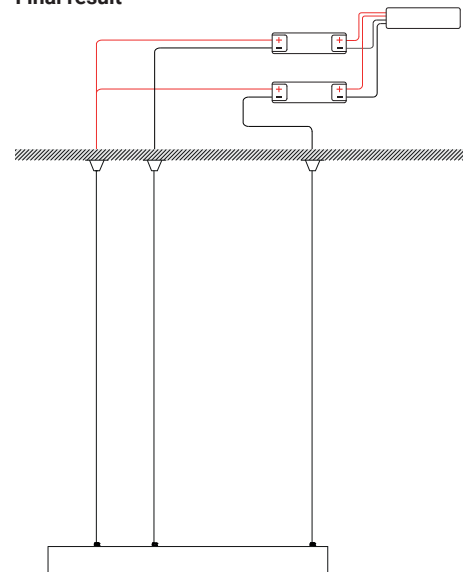

Final result

Driver:
ON/OFF
0/1-10V
DALI

Ordering example:

n.1 art. 65312W00 (Tour_D3) + n.1 art. 64575 (Suspensions) + n.2 art. 99722 (Driver DALI)

3 fixing kit Tour_R

For version ø 2450 requires 2x fixing kit with 3 cones each

type

White 64575

Black 64670

Nickel 64671

Gold 63700

Bronze 64673

Rosegold 65141

4 fixing kit Tour_Q

For version ø 2450 requires 2x fixing kit with 3 cones each

type

White 64270

Black 64240