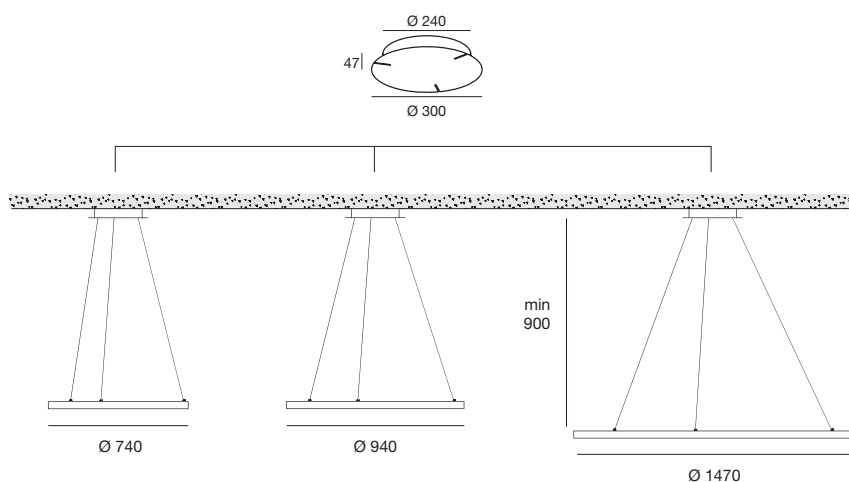

3-coupling point ceiling rose for one-side emission Tour R

Available for PD1 - PI1 - PU1 - PD2 - PI2 - PU2 - PD3 - PI3 - PU3

type	ON/OFF Max 75 W	DALI 0/1-10 V Max 75 W
White	64578	64586
Black	65142	65143
Nickel	65144	65145
Gold	63706	63707
Bronze	65148	65149
Rose gold	65150	65151