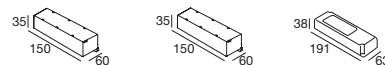

Electronics

99331	99332	99722
ON/OFF 1 art.	0/1-10V 1 art.	DALI 1 art.

PAGE 8 DALI
PAGE 31 on/off
Installation accessories

Direct emission