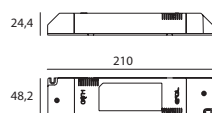

Reson_75 | On/Off Driver

range	output	input	eff.	PF	surge	
1-75 W stripLED	3.13A 24V	190~250V AC	91%	0.96	4 kV	99374
1-75 W topLED						

Suitable for powering LED strips, 5 mm LEDs and constant voltage LED top. Protection self-resetting against open circuits and short-circuits along the output line. High efficiency, long operating life and high PF.