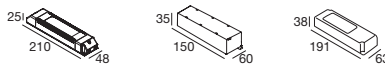

Electronics

99374	99332	99722
ON/OFF	0/1-10V	DALI
1 art.	1 - 2 art.	1 art.

PAGE 8 DALI
PAGE 31 on/off
Installation accessories

Direct emission