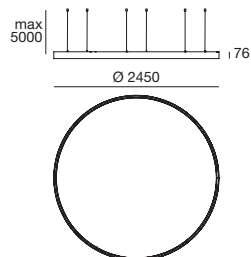

Tour_D | Pendant Luminaires | 24 V | topLED 224 W

White	65318	3000 K	31176 lm	W	General	00
Black	65319	4000 K	32734 lm	N		
Nickel	65320					
Gold	63714					
Bronze	65322					
Rosegold	65323					

Electronics

99786	99787
ON/OFF	DALI
1 art.	1 art.

PAGE 8 DALI
PAGE 31 on/off
Installation accessories

Biemission