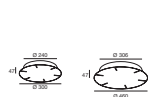

Coupling ceiling rose for dual-side emission Tour R

Available for D1-D2-D3

type	ON/OFF Max 75+75 W	DALI Max 75+75 W
White	65324	65325
Black	65326	65327
Nickel	65328	65329
Gold	63701	63702
Bronze	65332	65333
Rosegold	65334	65335