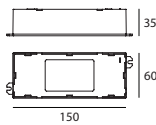

range	output	input	eff.	PF	surge	
1-150 W stripLED	6.25A 24V	190~250V AC	95%	0.98	5 kV	99332
1-150 W topLED			95%	0.98	5 kV	

Suitable for powering LED strips, 5 mm LEDs and constant voltage LED top. Protection self-resetting against open circuits and short-circuits along the output line. High efficiency, long operating life and high PF. Adjustment via 0/1-10V interface or potentiometer.

Reson_75 | On/Off Driver