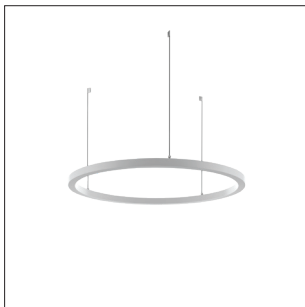

Tour_PU | Pendant Luminares | 24 V | topLED 45 W

White	64584	3000 K	5847 lm	W	General	00
Black	64686	4000 K	6139 lm	N		
Nickel	64687					
Gold	63732					
Bronze	64689					
Rosegold	65136					

Electronics

99374	99332	99722
ON/OFF	0/1-10V	DALI
1 art.	1 - 3 art.	1 - 2 art.

PAGE 8 DALI
PAGE 31 on/off
Installation accessories

Indirect emission