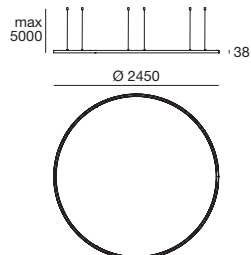

Tour_PU | Pendant Luminares | 24 V | topLED 114 W

White	64587	3000 K	15588 lm	W	General	00
Black	64694	4000 K	16367 lm	N		
Nickel	64695					
Gold	63734					
Bronze	64697					
Rosegold	65138					

Electronics

99331	99332	99722
ON/OFF	0/1-10V	DALI
1 art.	1 art.	1 art.

PAGE 8 DALI
PAGE 31 on/off
Installation accessories

Indirect emission