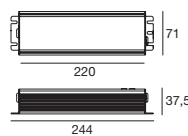

range	output	input	eff.	PF	surge
1-240 W stripLED	10A 24V	100~240V AC	92%	0.95	2 kV
1-240 W topLED					
					99787

Suitable for powering LED strips and 5 mm constant voltage LEDs. Adjustment via the DALI interface. Protection self-resetting against overheating, overloading, open circuits and short-circuits along the output line.